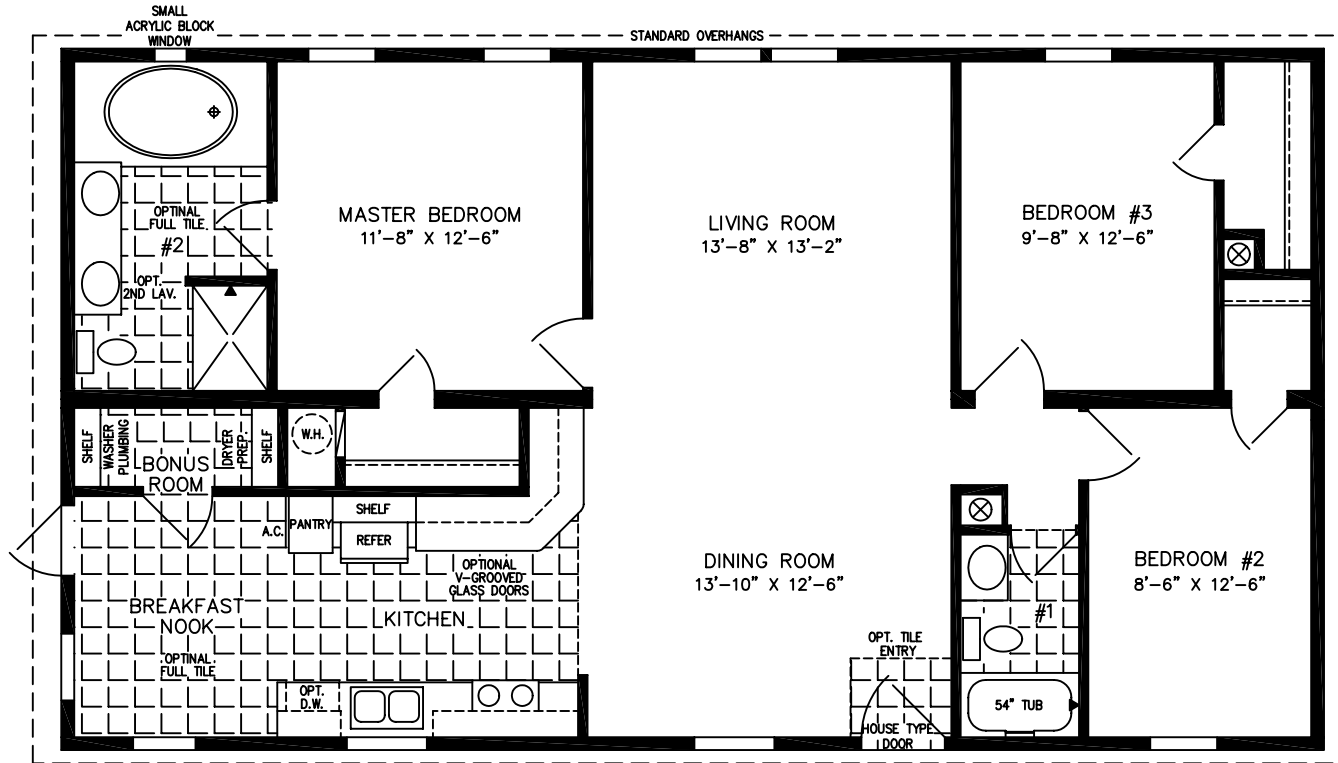

The Classic III-TNR

600 Packard Court ■ Safety Harbor, Florida 34695 ■ Telephone (727) 726-1138

28' X 48'
1,280 SQUARE FEET

Model TCL3-44812B

2005

(ALL SIZES ARE APPROX.)
DESIGNED FOR ZONES II & III

© 2-18-03